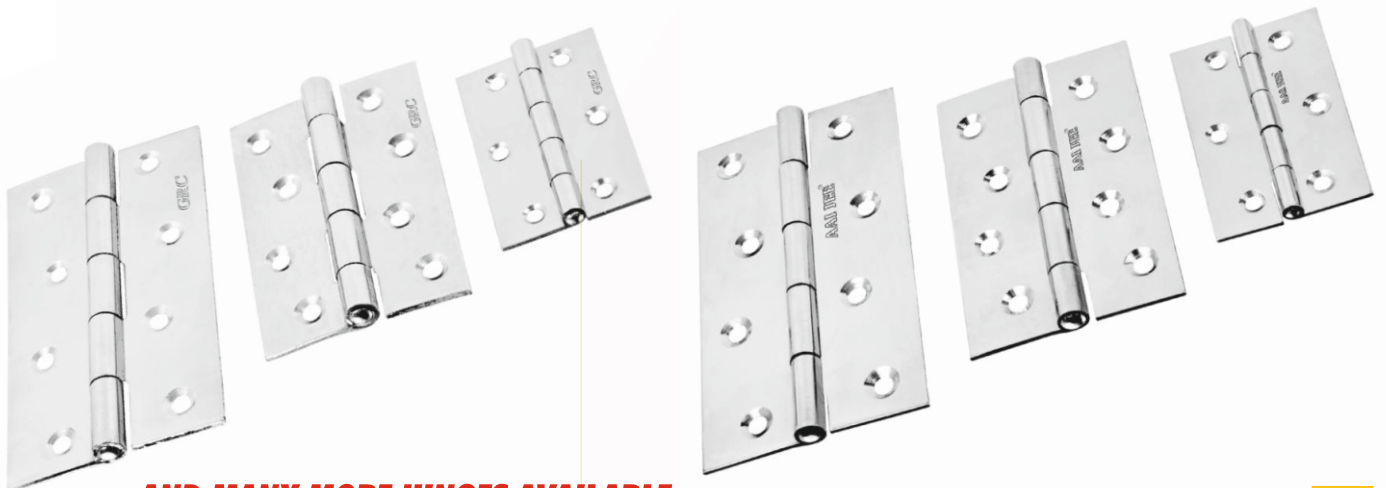

AND MANY MORE HINGES AVAILABLE

S.S. Gold hinges, Premium hinges & Parliament hinges

(AJH-048)

AAI JEE PREMIUM HINGES

SIZE	MRP 1PC	1BOX PCK
3 X 1	29	20PCS
4 X 1	54	10PCS
4 X 12	69	20PCS
5 X 12	94	20PCS

SIZE	MRP 1PC	1BOX PCK
75 X 19 X 13	23	30PCS
75 X 15 X 10(H)	26	30PCS
75 X 18 X 18	29	30PCS
100 X 19 x 19	38	20PCS
100 x 19 x 13	32	20PCS