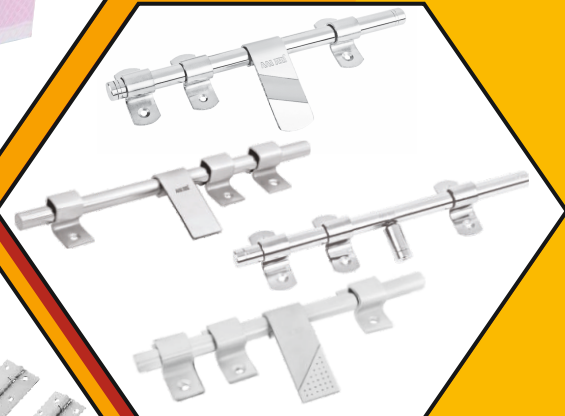

(AJH-225)

- L Connector Single
- L Connector Double

L Connector

3mm
1 pc Rs. 112

L Connector Double

3mm
1 pc Rs. 190

(AJH-226A)

50mm PROFILE CONNECTOR

(FISH CONNECTOR)

- Size : 50mm
- Colour - Zink Polish
- PCK 1 Box 25 Set
- 1 Set M.R.P. 100/-

(AJH-226B)

M S PROFILE CONNECTOR

- Size : 45 mm
- Colour - Zink Polish
- PCK 1 Box 25 Set
- 1 Set M.R.P. 56/-

Manufactured by