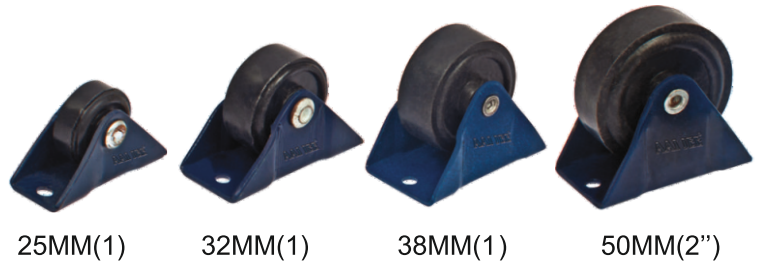

Castor Wheel

(AJH-118)

FIX CASTORS WHEEL

- 25 MM (1")
- 32MM (1¼")
- 38MM (1½")
- 50MM (2")

SIZE	M.R.P	PCK-1 BOX 4 PCS
A 25MM(1)	63	9 Set 36pc
B 32MM(1¼)	89	4 Set 16pc
C 38MM(1½)	100	3 Set 12pc
D 50MM(2")	132	2 Set 8pc

25MM(1)

32MM(1)

38MM(1)

50MM(2")

(AJH-119)

FIX TWIN WHEEL CASTOR

- 30MM (1¼")
- 40MM (1½")
- 50MM (2")

SIZE	M.R.P	PCK-1 BOX 4 PCS
30MM	67	12 Set - 48pc
40MM ¼	120	12 Set - 48pc
50MM ½	154	12 Set - 48pc