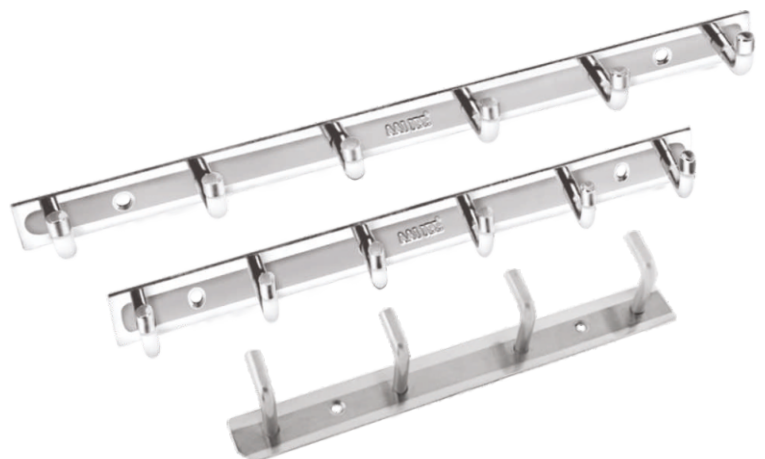

S.S. Self Support & Bed Socket

(AJH-095)

S. S. SHELF SUPPORT

- SIZE IN MM : 15/20/25/38/50/75
- GLOSSY / MATT
- 15MM-PCK 1 BOX 100 PC
- 20MM-PCK 1 BOX 100 PC
- 25MM-PCK 1 BOX 100 PC
- 38MM-PCK 1 BOX 100 PC
- 50MM-PCK 1 BOX 100 PC
- 75MM-PCK 1 BOX 40 PC