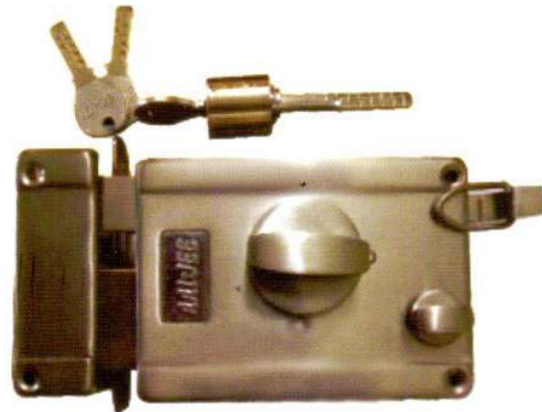

(AJH-206)

RIM LOCK COMPUTER KEY

- S.S. FINISHING
- REG. IN / OUT

SIZE	M.R.P 1 PC.
	1300