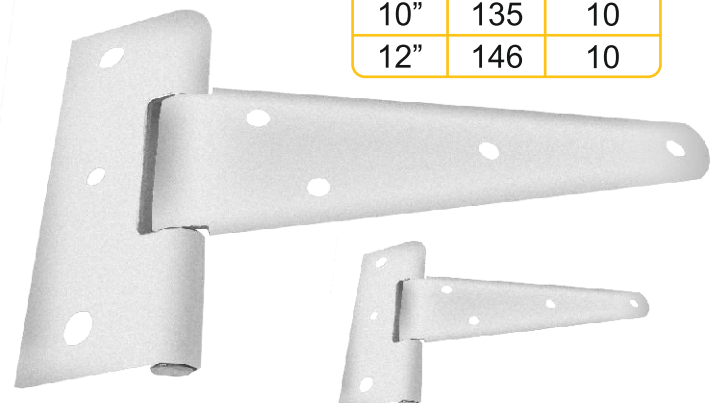

SIZE	MRP 1PC	1BOX PCK
6"	118	10
8"	126	10
10"	135	10
12"	146	10

AND MANY MORE HINGES AVAILABLE

Stainless Steel Handle 'W' Hinges & Table Hinges

(AJH-055 B)

SS TRAP-HINGES

- AVAILABLE IN 4
- GLOSSY & MATT
- PACK IN 1 BOX 20PC