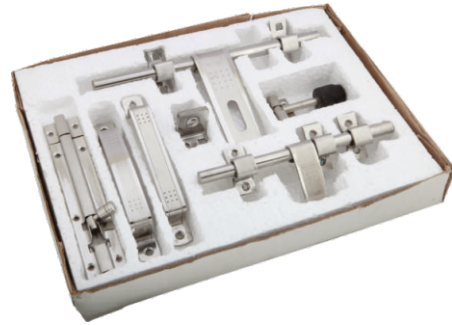

Doorkit 3MM

(AJH-135)

DOOR KIT 3 MM FANCY (14 Mm Rod)

- AVAILABLE IN
- SIZE 14 MM X 10"
- DOTT KIT / 20-20 KIT
- LEHER KIT / DIMOND/ SILVER KIT
- PACK IN 1 SET 6 PC

SIZE	M.R.P 1SET
14MMX10"	720