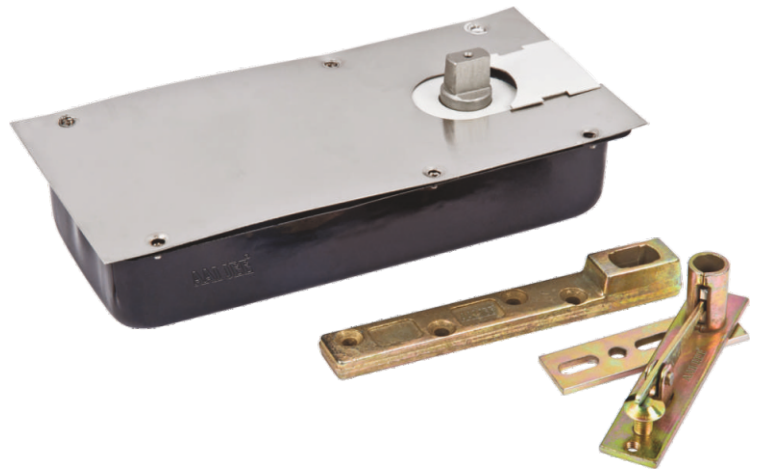

FLOOR SPRING SMALL

• F-72 SMALL, CAPACITY 60 YO 80 KG

SIZE	M.R.P 1 PC
	2000

(AJH-194)

GAGE PATTI (Handle Measurements)

SIZE	M.R.P(1 Pcs.)	1 Box Pack
3 "To 12"	114	30pc

Night Latch & Cylindrical Lock

(AJH-195A)