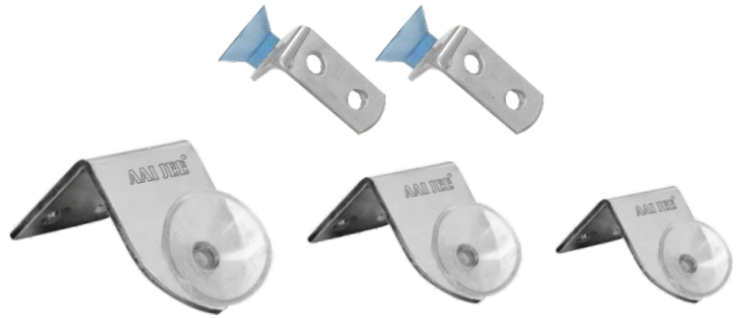

S.S. Self Support & Bed Socket

(AJH-095)

S. S. SHELF SUPPORT

- SIZE IN MM : 15/20/25/38/50/75
- GLOSSY / MATT
- 15MM-PCK 1 BOX 100 PC
- 20MM-PCK 1 BOX 100 PC
- 25MM-PCK 1 BOX 100 PC
- 38MM-PCK 1 BOX 100 PC
- 50MM-PCK 1 BOX 100 PC
- 75MM-PCK 1 BOX 40 PC

SIZE	M.R.P 1PC
15MM	6
20MM	20
25MM	23
38MM	26
50MM	29
75MM	34