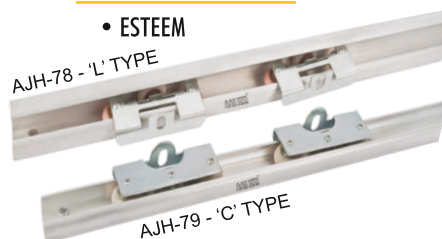

(AJH-078)

ALU DOOR GEAR 'L' & 'C' TYPE

- AVAILABLE IN
- TYPE - C, L, U
- ESTEEM

(AJH-079)

SIZE	'C' TYPE 'L' TYPE	
	M.R.P 1PC.	M.R.P 1PC.
4 FT.	661	507
5 FT.	722	549
5½ FT.	773	571
6 FT.	818	580
7 FT.	986	644
8 FT.	1151	672