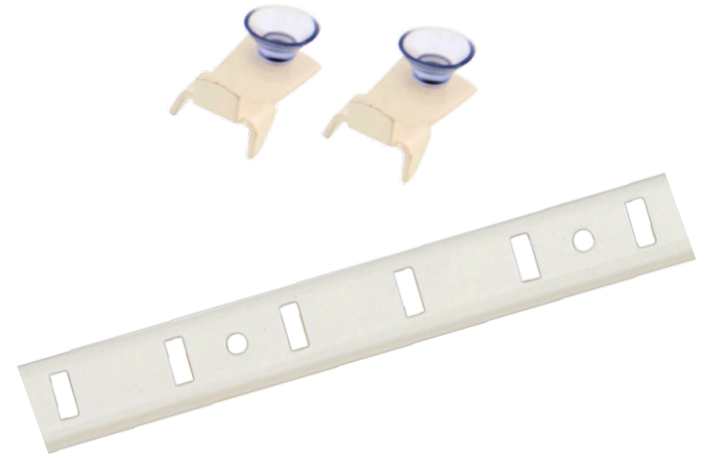

(AJH-109)

M.S. POWDER COATED FOLDING BRACKETS

- SIZE 9" TO 24"
- PCK 1 BOX 1 SET

SIZE	M.R.P 1SET
9"	288
12"	347
15"	414
18"	616
20"	658
24"	944