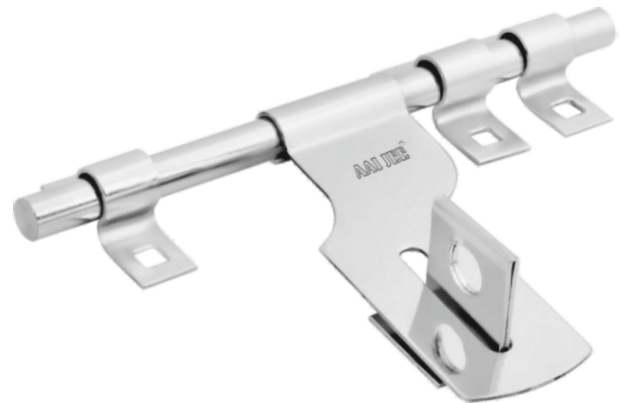

(AJH-002)

S. S. REGULAR ALDROP (12 MM ROD)

- ROD 12 MM
- 2 MM SHEET
- SIZE 8", 10", 12", 14", 16"
- GLOSSY / MATT
- PCK 1 BOX 6 PC

SIZE		M.R.P (1PC)
8"	3+1	168
10"	3+1	180
12"	3+1	197
14"	3+1	214
16"	3+1	228
EXTRA SIDE KUNDA		29
EXTRA LOCKING KUNDA		34