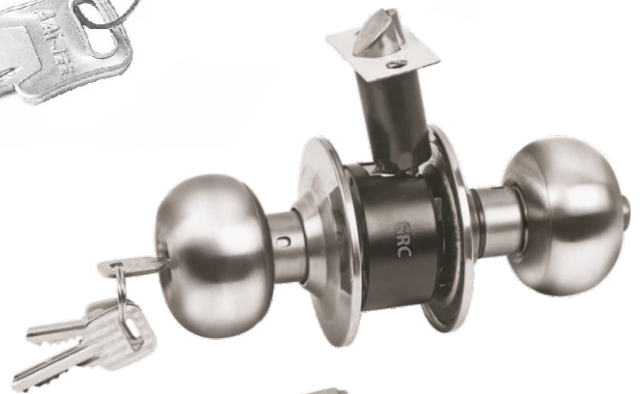

(AJH-196)

S.S. CYLINDRICAL LOCK GRC

- COMPUTER KEY
- S.S. FINISHING
- S791

SIZE	M.R.P
	1 PC.
	450