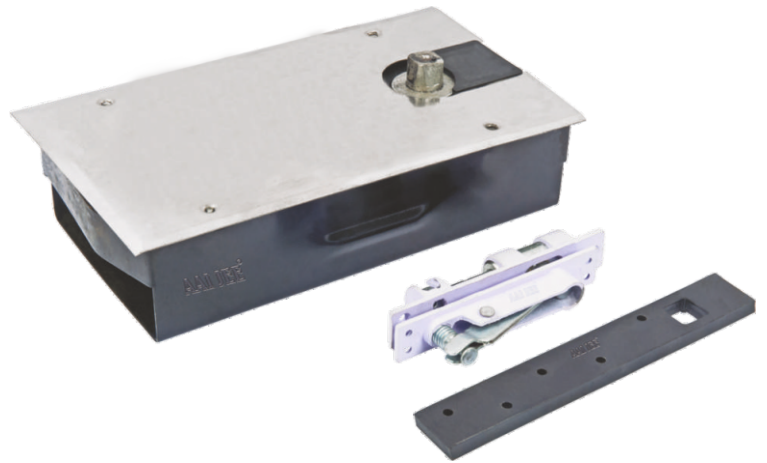

Floor Spring

(AJH-192)

BIG FLOOR SPRING

• F-32 BIG, CAPACITY 125 KG

SIZE	M.R.P 1 PC
	2800

(AJH-193)

FLOOR SPRING SMALL

• F-72 SMALL, CAPACITY 60 YO 80 KG

SIZE	M.R.P 1 PC
	2000

(AJH-194)

GAGE PATTI (Handle Measurements)

SIZE	M.R.P(1 Pcs.)	1 Box Pack
3 "To 12"	114	30pc