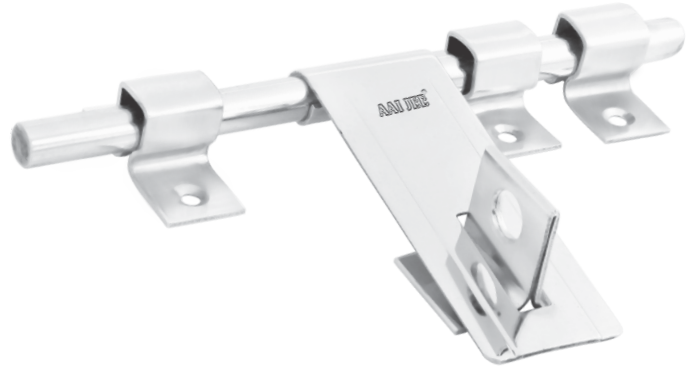

Stainless Steel Aldrop (10,12,14 mm)

(AJH-001)

S. S. REGULAR ALDROP (10 MM ROD)

- 1.5 MM SHEET
- SIZE 6", 8"
- GLOSSY / MATT
- PCK 1 BOX 12 PC

SIZE		M.R.P (1PC)
6"	3+1	83
8"	3+1	91
EXTRA SIDE KUNDA		
EXTRA LOCKING KUNDA