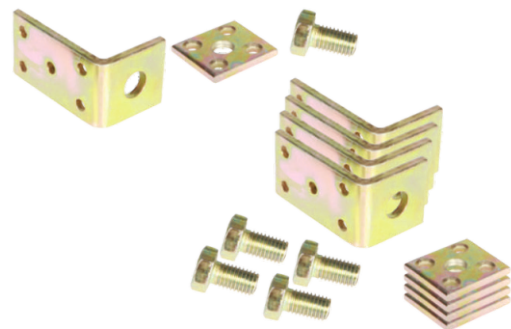

SIZE	M.R.P 1PC.	
23mmX29mm	3	A
30mmX30mm	5.5	B
26mmX40mm	6	C

(AJH-098)

BED SOCKET LONG

- LIGHT, MEDIUM, HEAVY
- PCK 1 BOX 4 PC

SIZE	M.R.P 1SET
LONG HEAVY	230

(AJH-099)

BED SOCKET

- LIGHT, MEDIUM, HEAVY
- PCK 1 BOX 4 PC